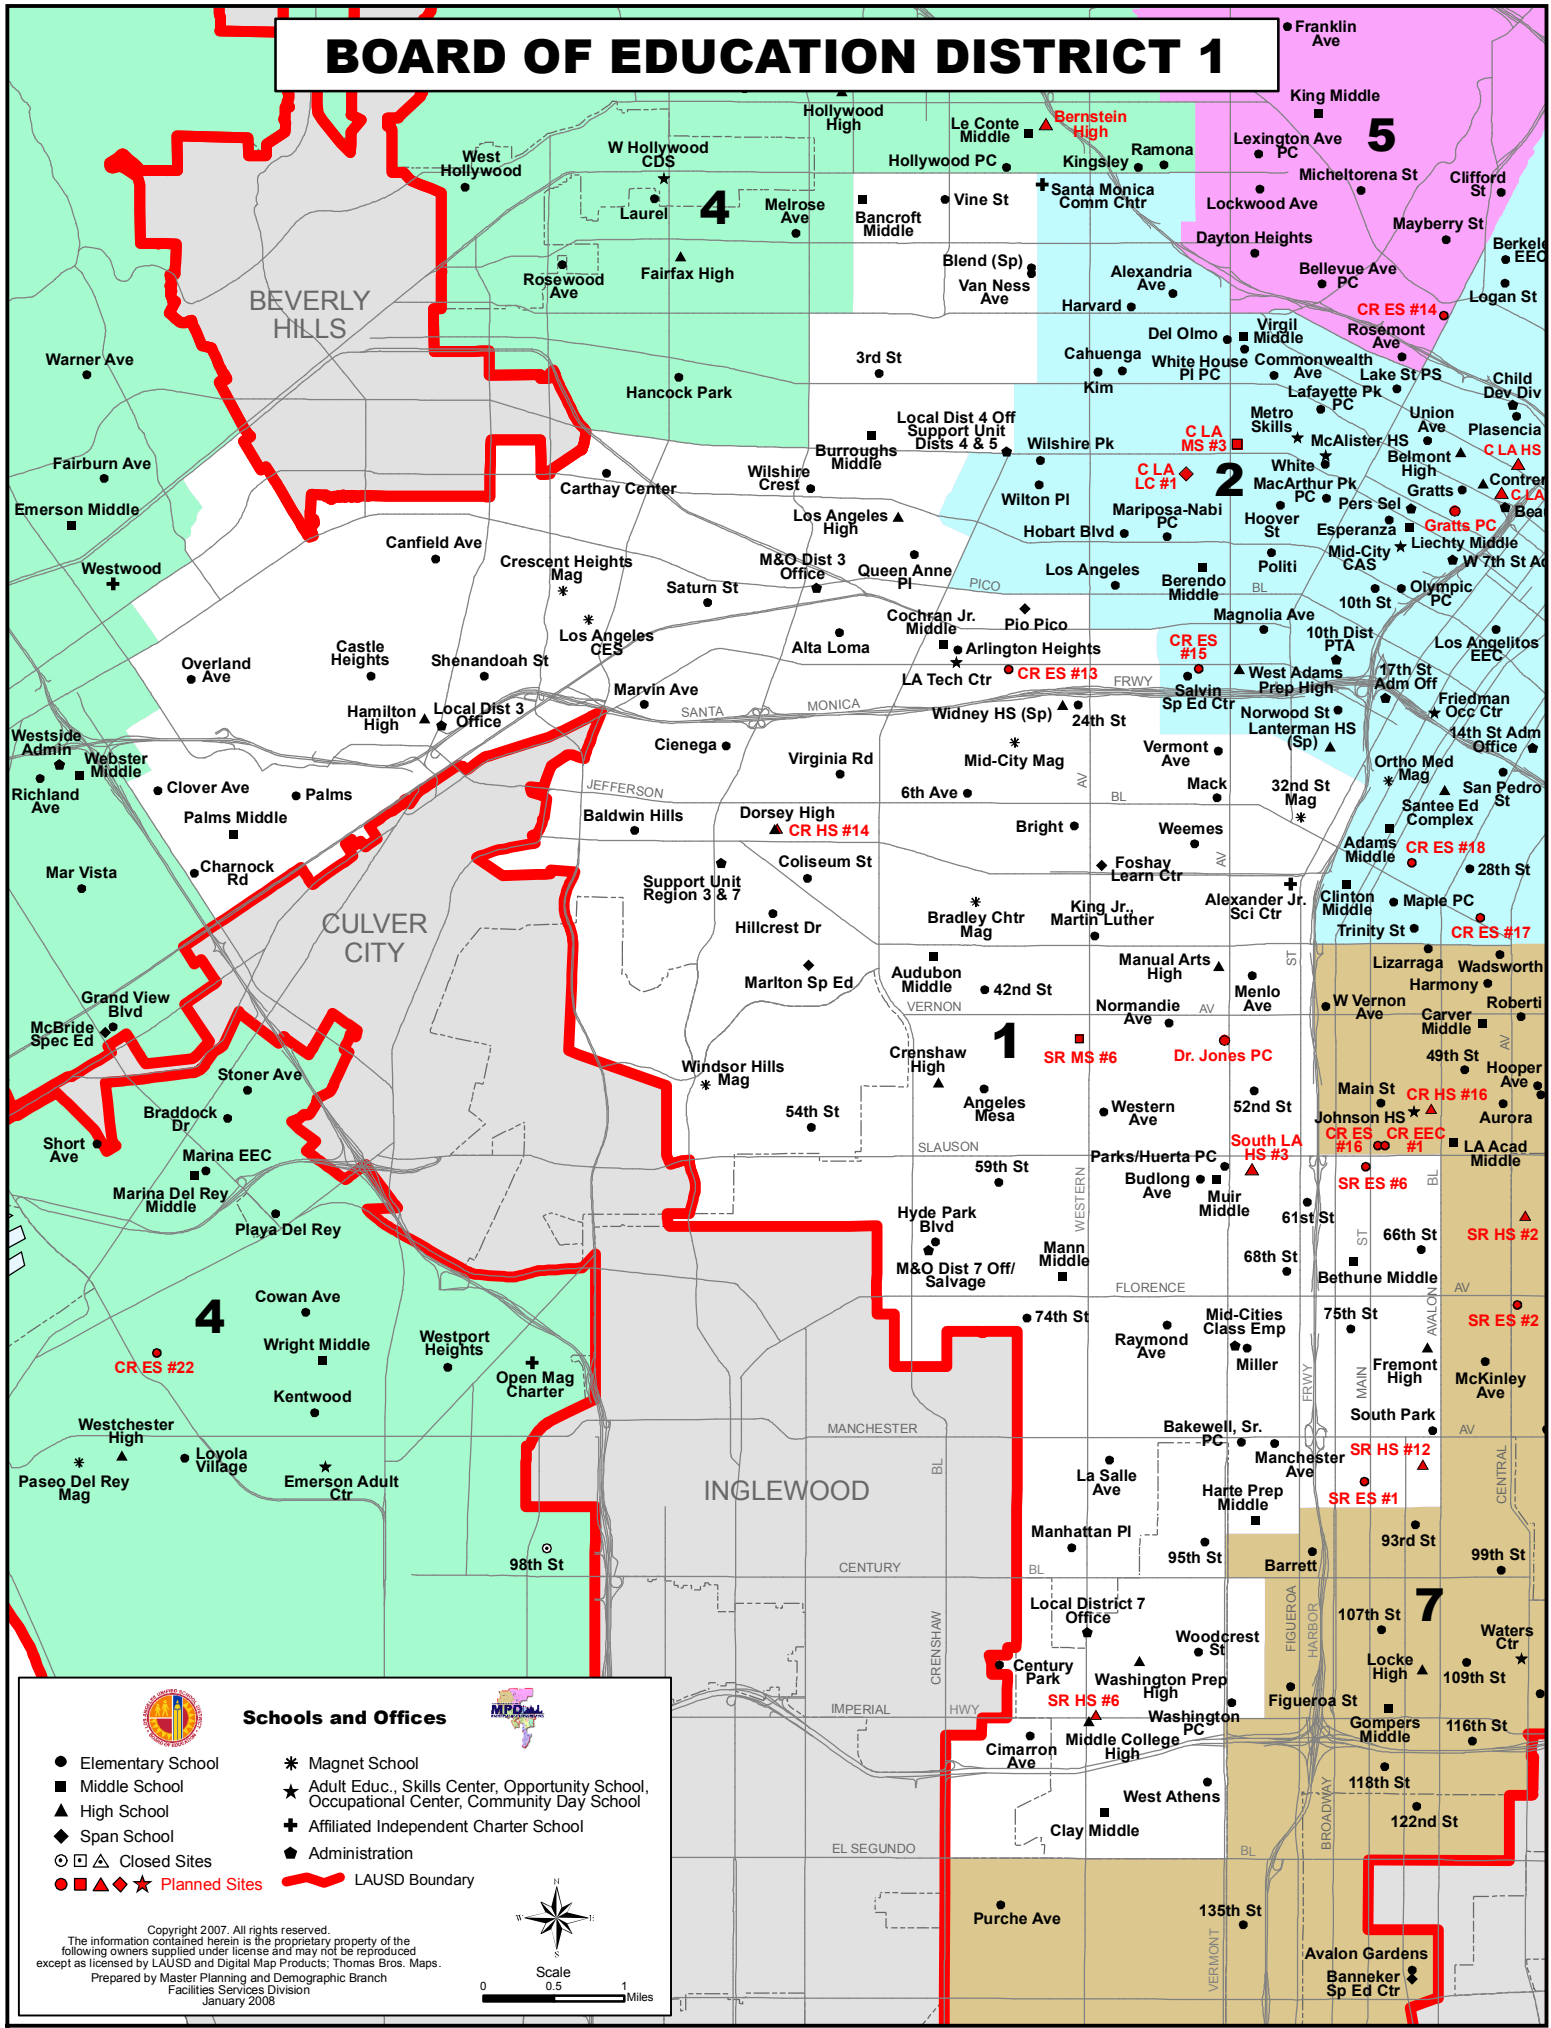

BOARD OF EDUCATION DISTRICT 1

Schools and Offices

- Elementary School
- Middle School
- ▲ High School
- Span School
- □ △ Closed Sites
- ▲ ★ ◆ ★ Planned Sites
- Magnet School
- ★ Adult Educ., Skills Center, Opportunity School, Occupational Center, Community Day School
- + Affiliated Independent Charter School
- Administration
- LAUSD Boundary